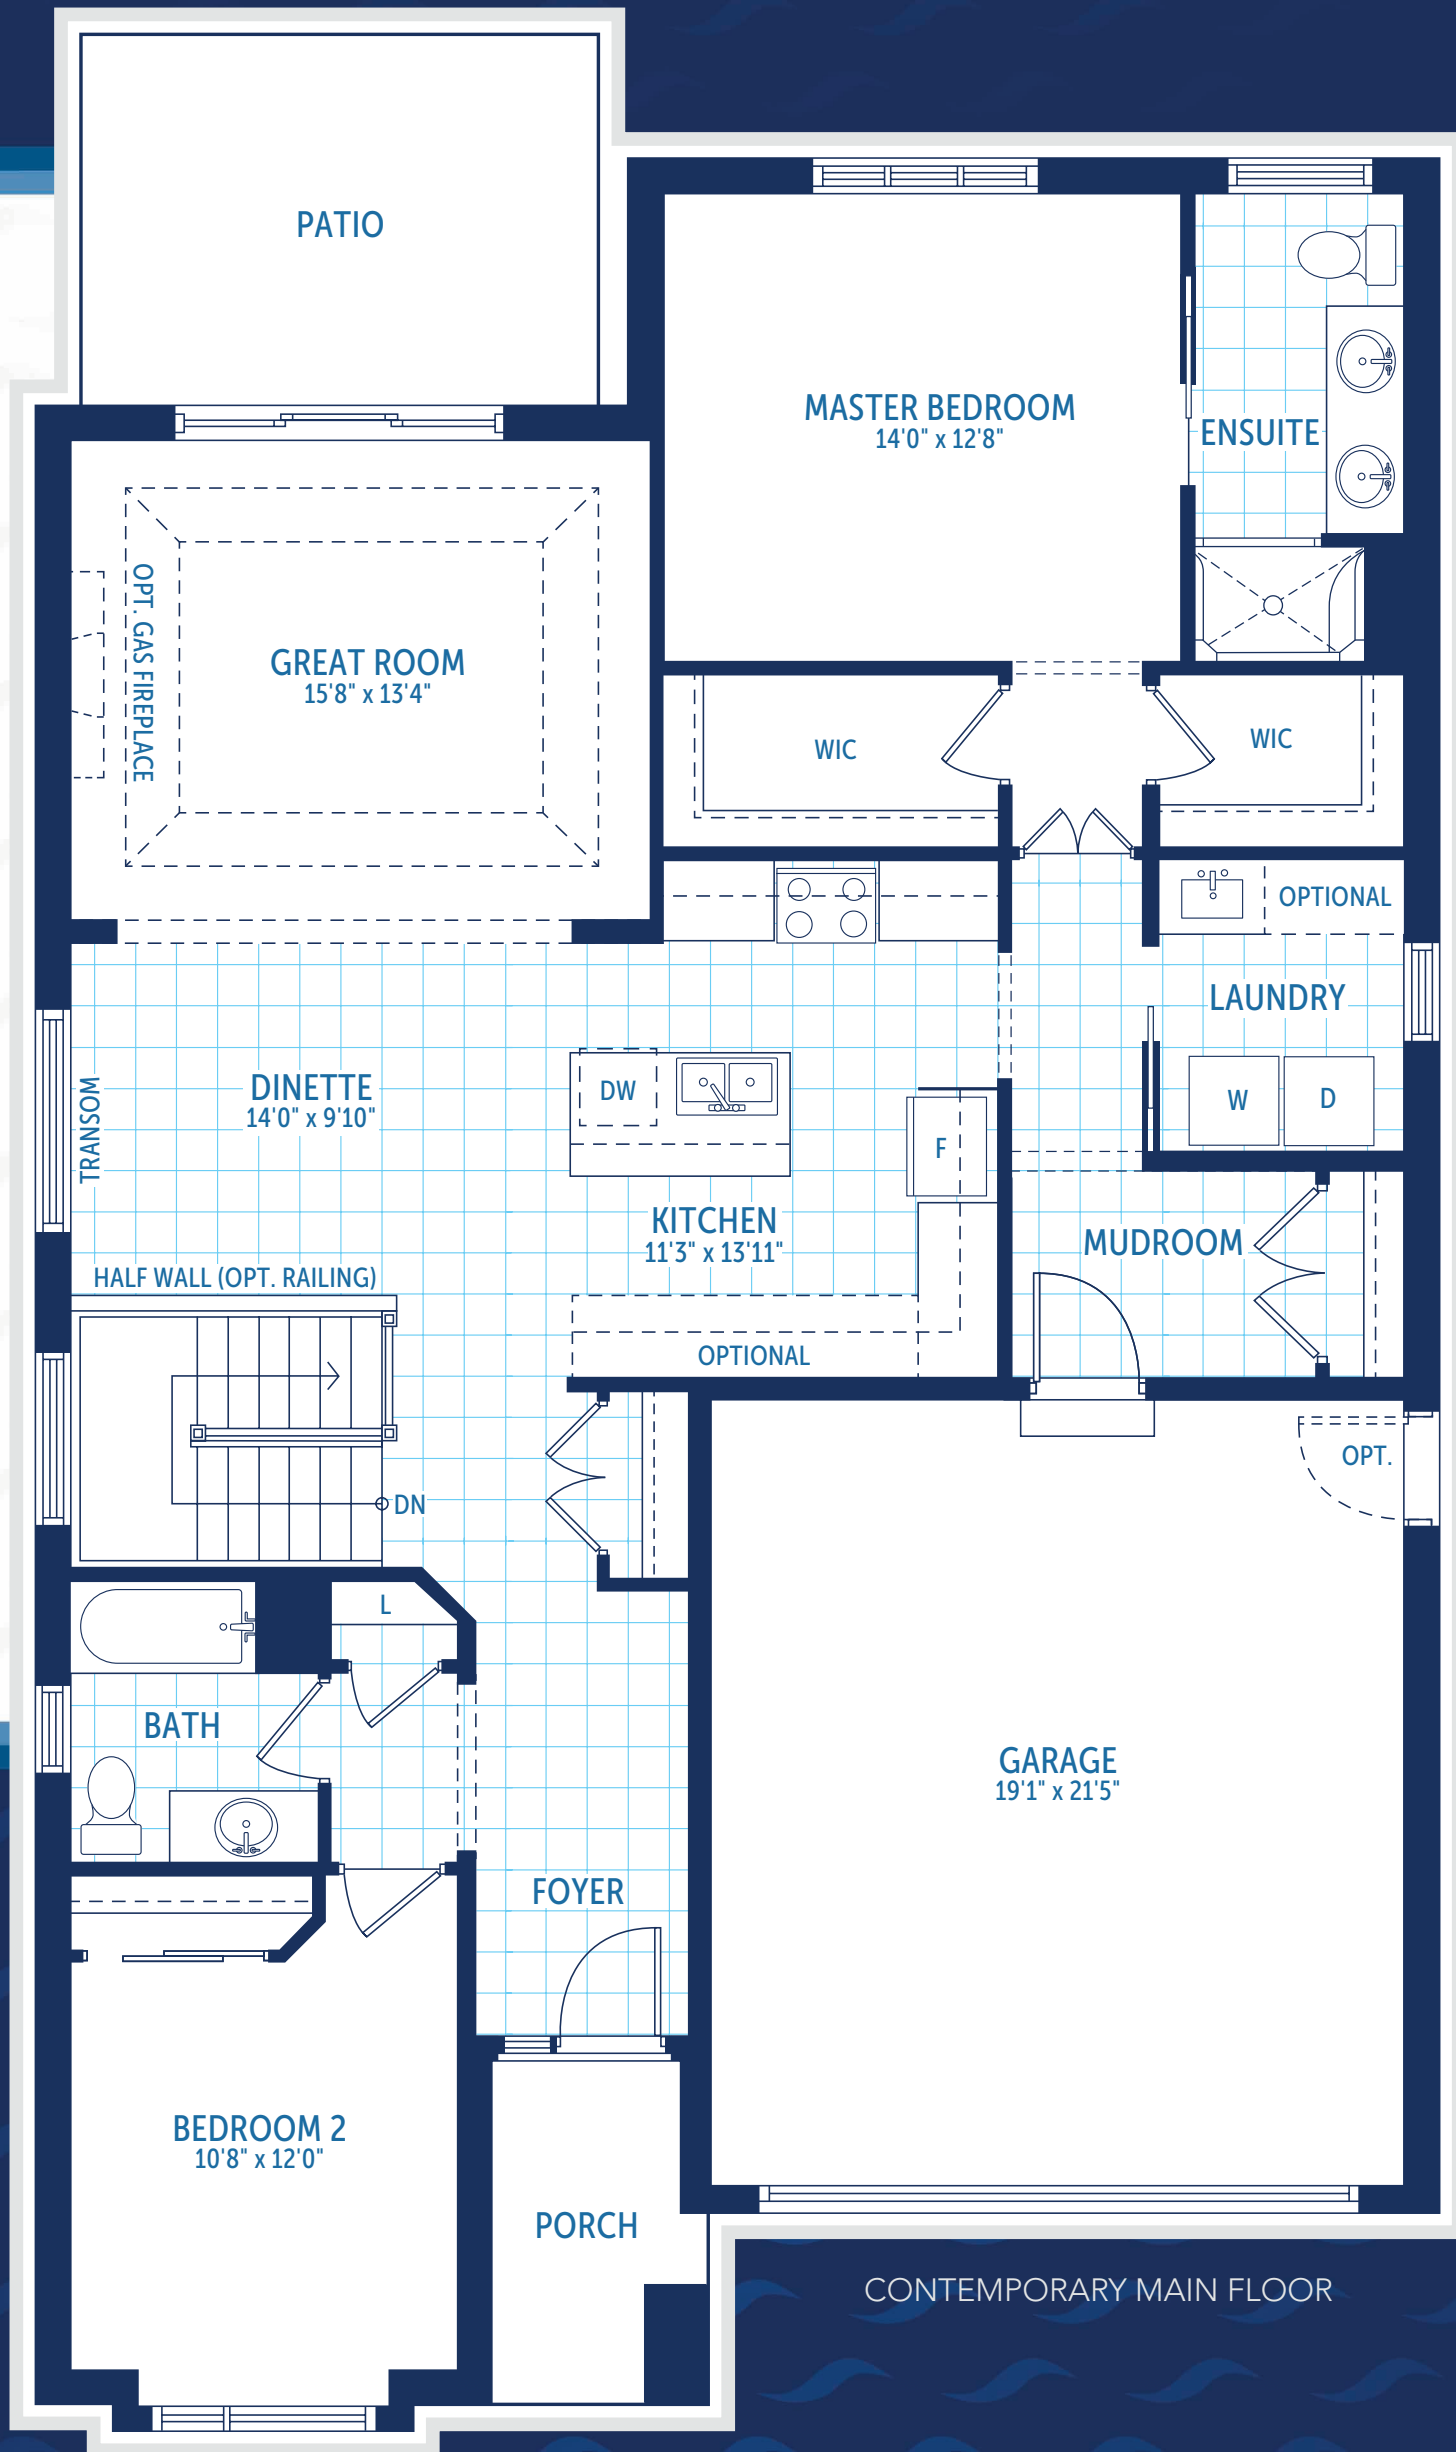

# LANCASTER

1604 sq. ft.

PREMIUM  
COLLECTION  
BY LUCCHETTA HOMES

LUCCHETTA  
HOMES  
Legendary Luxury

All drawings are artist's concepts and may vary slightly from the final product. E.&O.E. Stone is optional as are some door glazing and profiles. Actual usable floor space may vary from the stated area and does not include the basement or garage. Drawings may show optional features which may not be included in the base price. Bulkheads and false walls may be required as chases for plumbing and mechanical. Garage man door location (if applicable) may vary subject to grade. Please see our "Features and Finishes" handout for the "Residences of Hunters Pointe" for all changes that may have been incorporated into our home construction standards.