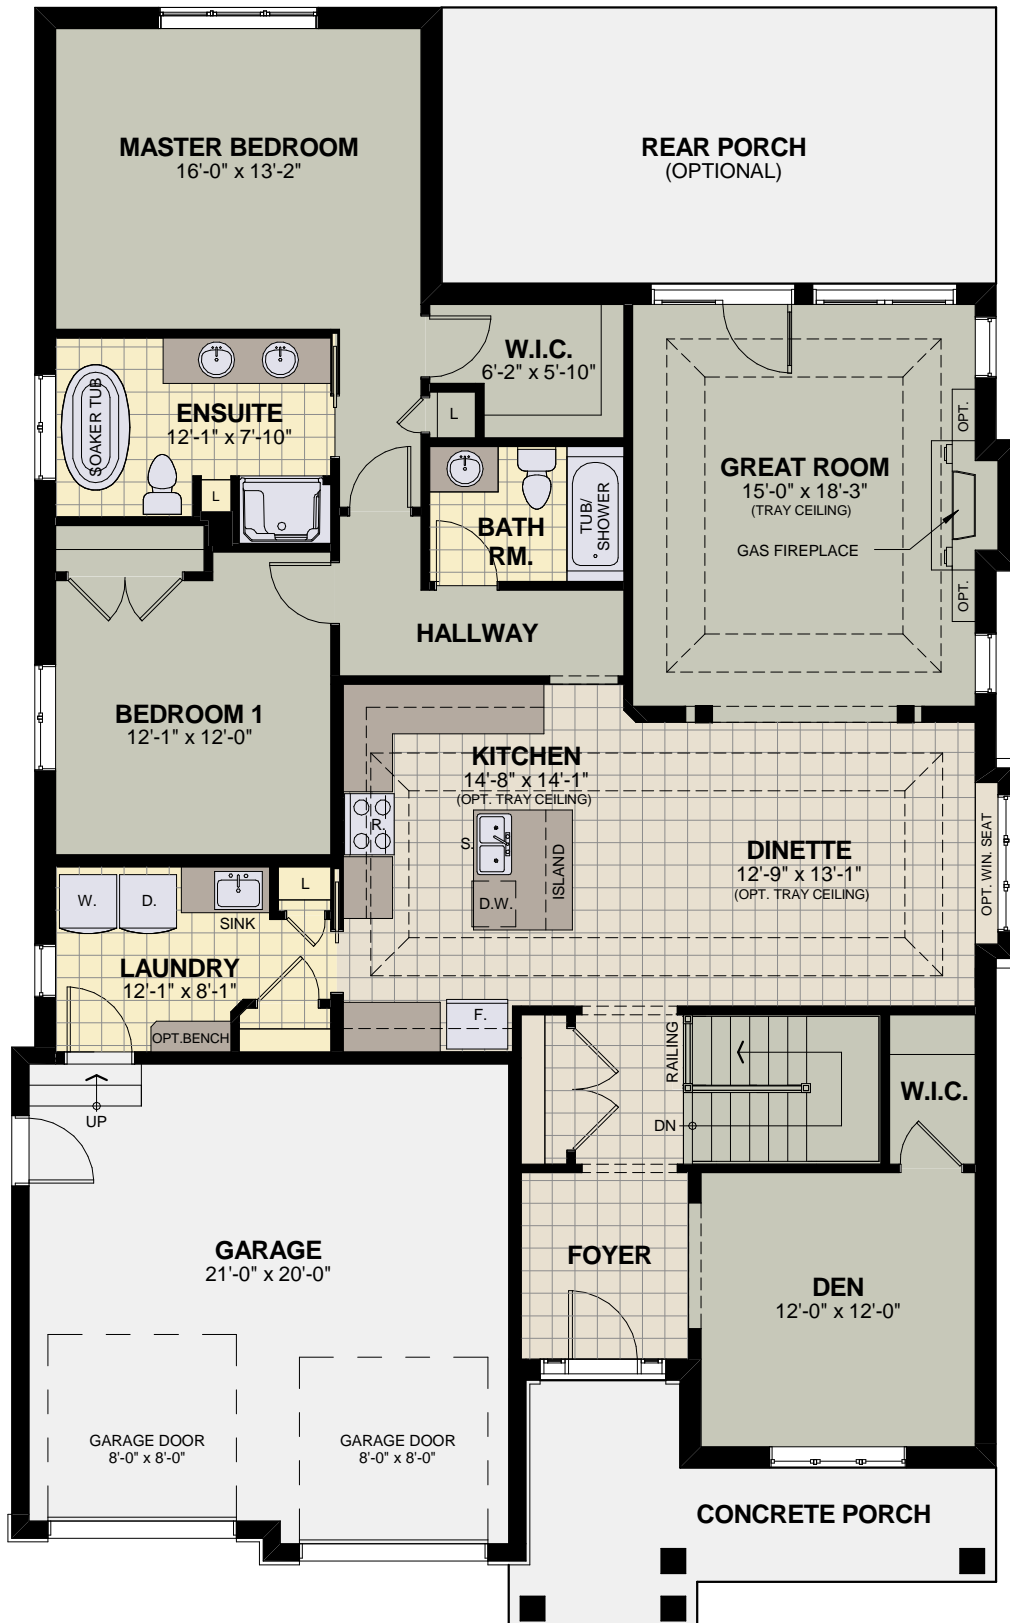

THE BRISTOL (MODEL)

2007 SF

LUCCHETTA HOMES

Legendary Luxury

ALL DRAWINGS ARE ARTIST'S CONCEPTS AND MAY VARY SLIGHTLY FROM THE FINAL PRODUCT. E. & O.E. ACTUAL USABLE FLOOR SPACE MAY VARY FROM THE STATED AREA AND DOES NOT INCLUDE THE BASEMENT OR GARAGE. DRAWINGS MAY SHOW OPTIONAL FEATURES WHICH MAY NOT BE INCLUDED IN THE BASE PRICE.