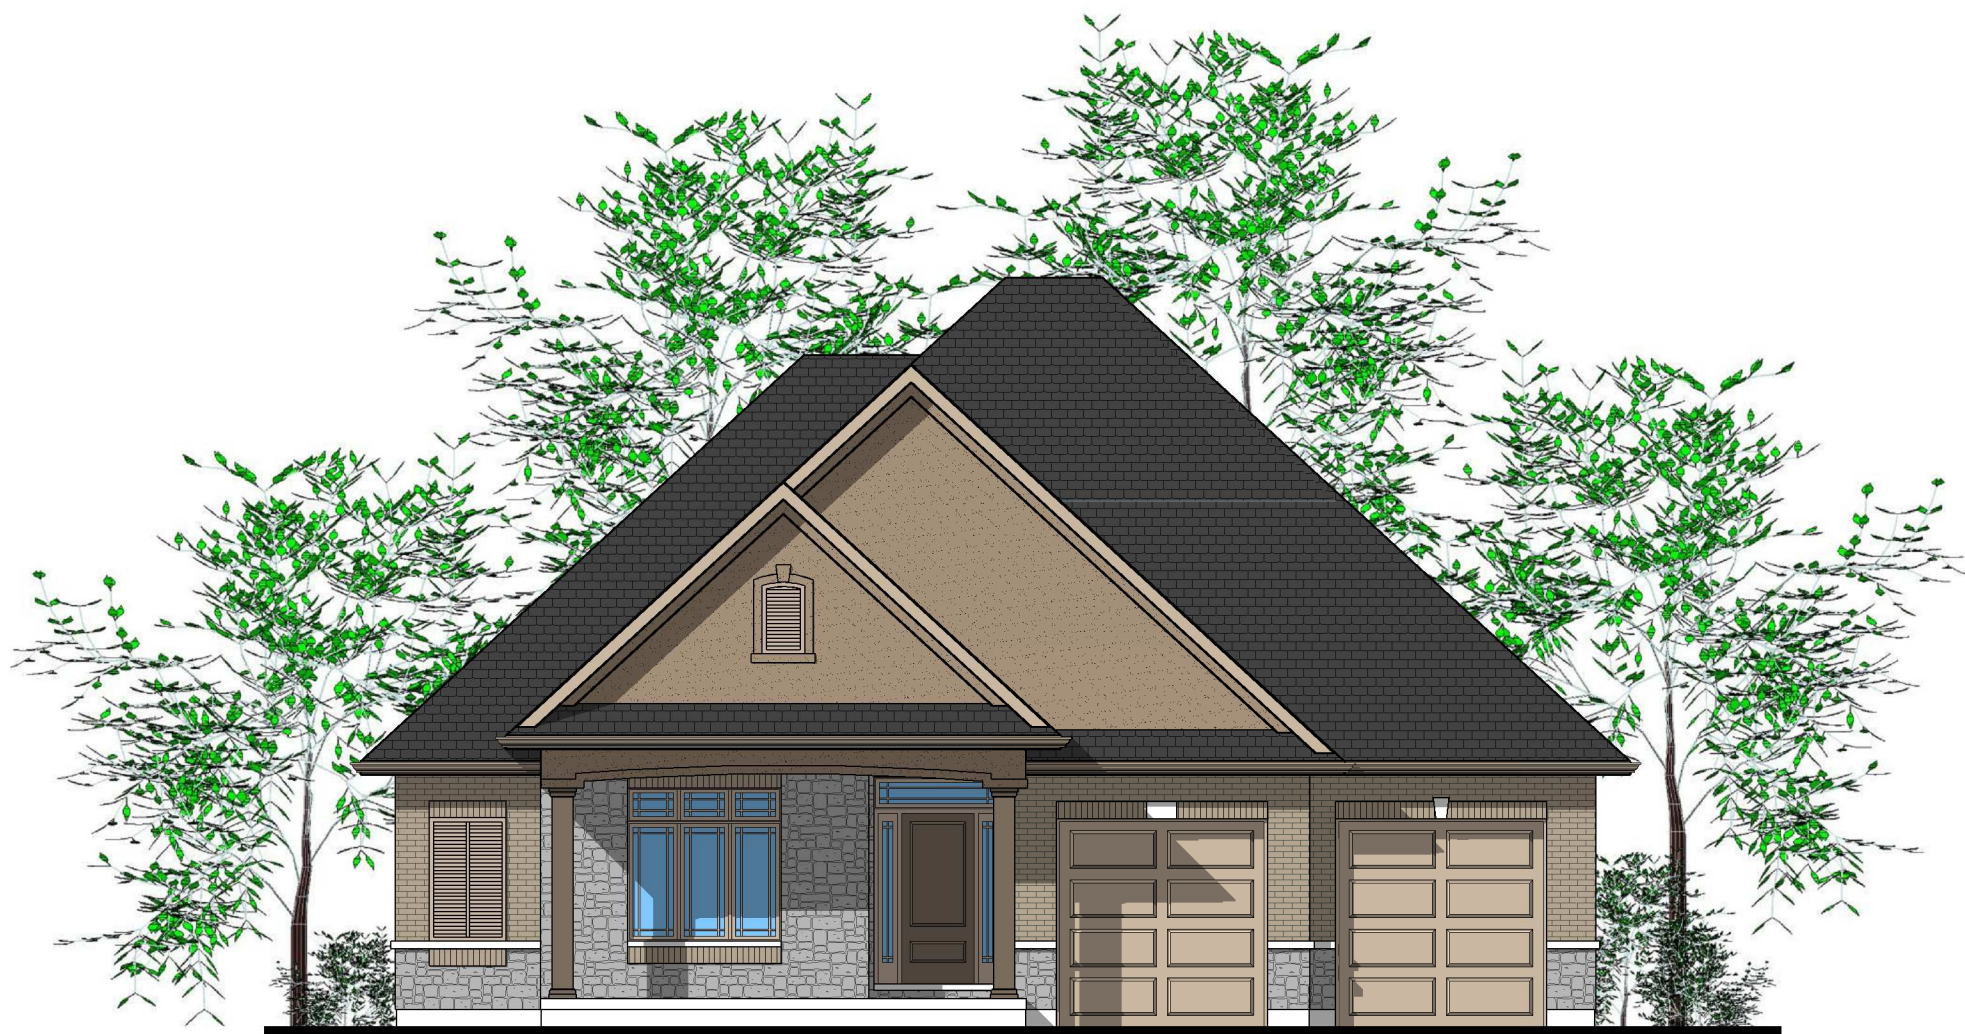

THE ASHFIELD

2155 SF

LUCCHETTA
HOMES

Legendary Luxury

* ELEVATION IS AN ARTIST RENDERING
* STONE VENEER IS OPTIONAL