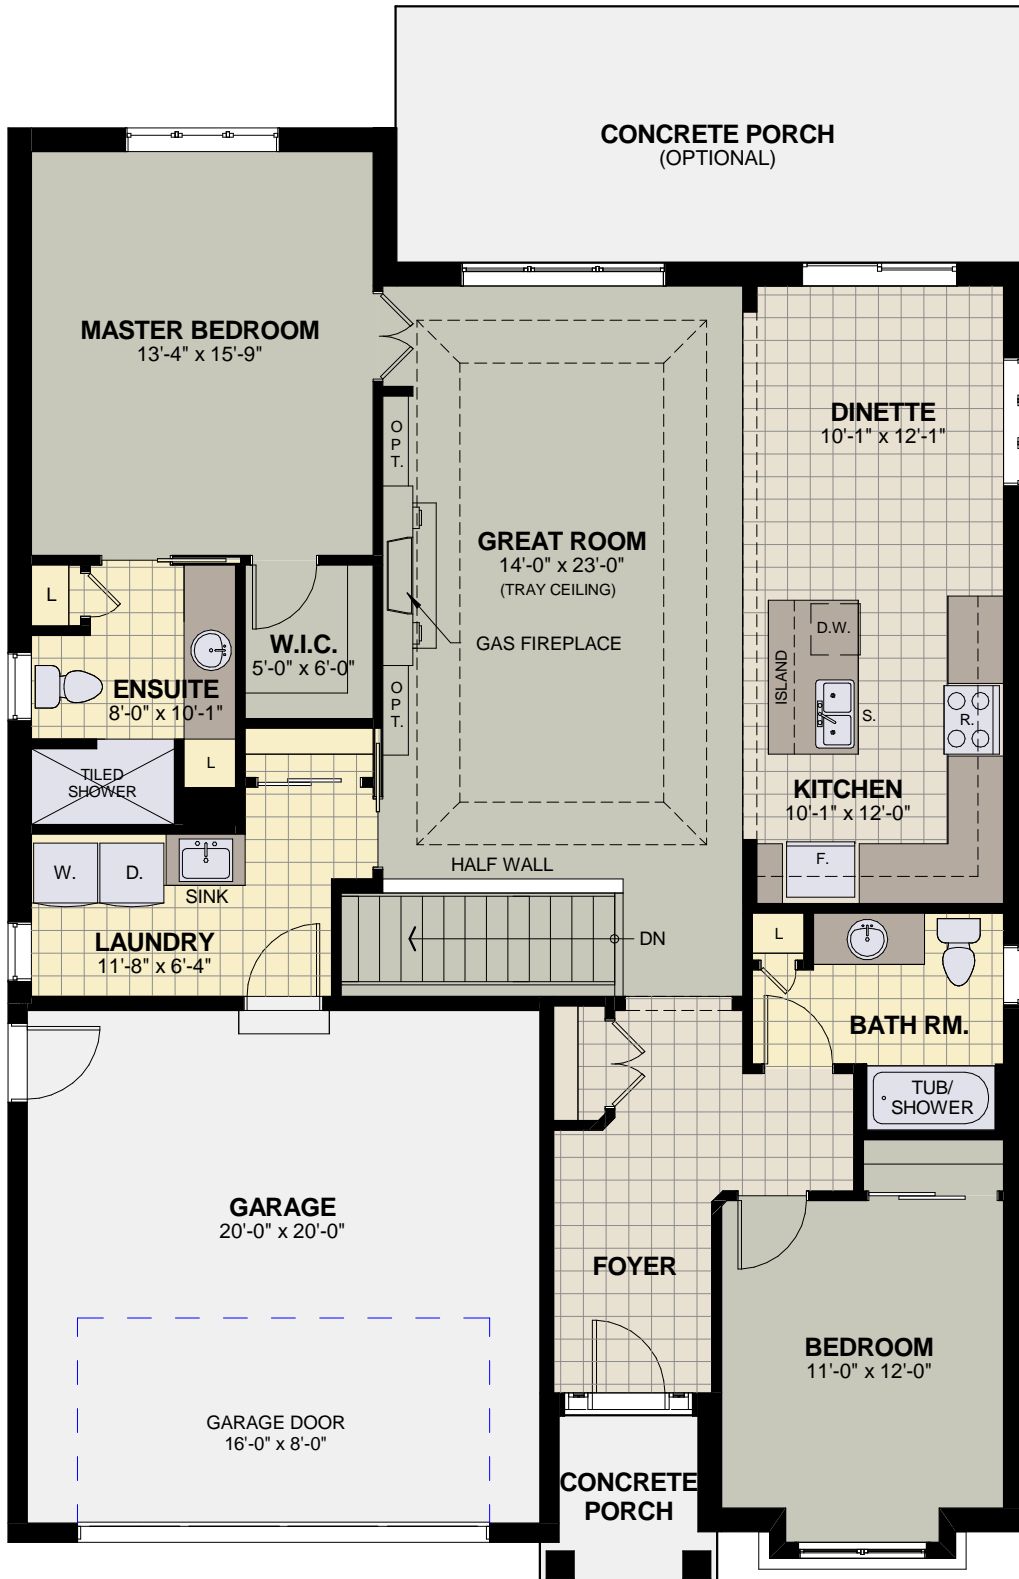

THE DURHAM

1600 SF

LUCCHETTA
HOMES

Legendary Luxury

ALL DRAWINGS ARE ARTIST'S CONCEPTS AND MAY VARY SLIGHTLY FROM THE FINAL PRODUCT. E. & O.E. ACTUAL USABLE FLOOR SPACE MAY VARY FROM THE STATED AREA AND DOES NOT INCLUDE THE BASEMENT OR GARAGE. DRAWINGS MAY SHOW OPTIONAL FEATURES WHICH MAY NOT BE INCLUDED IN THE BASE PRICE.