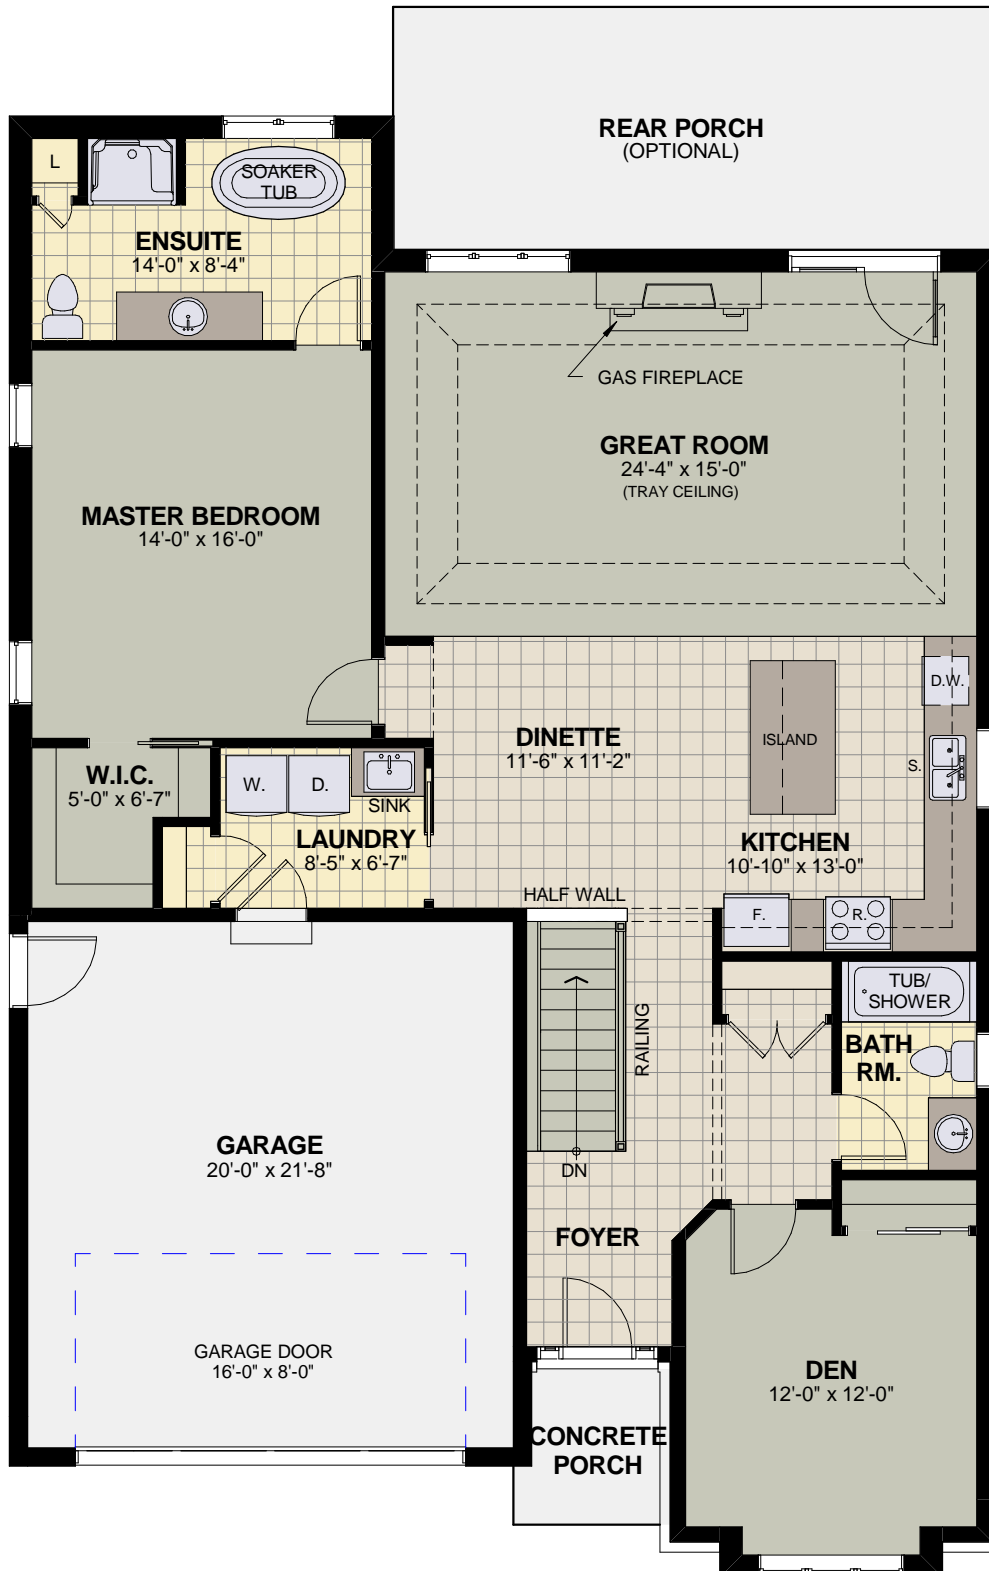

# THE CAMBRIDGE

1690 SF

LUCCHETTA  
HOMES

Legendary Luxury

ALL DRAWINGS ARE ARTIST'S CONCEPTS AND MAY VARY SLIGHTLY FROM THE FINAL PRODUCT. E. & O.E. ACTUAL USABLE FLOOR SPACE MAY VARY FROM THE STATED AREA AND DOES NOT INCLUDE THE BASEMENT OR GARAGE. DRAWINGS MAY SHOW OPTIONAL FEATURES WHICH MAY NOT BE INCLUDED IN THE BASE PRICE.