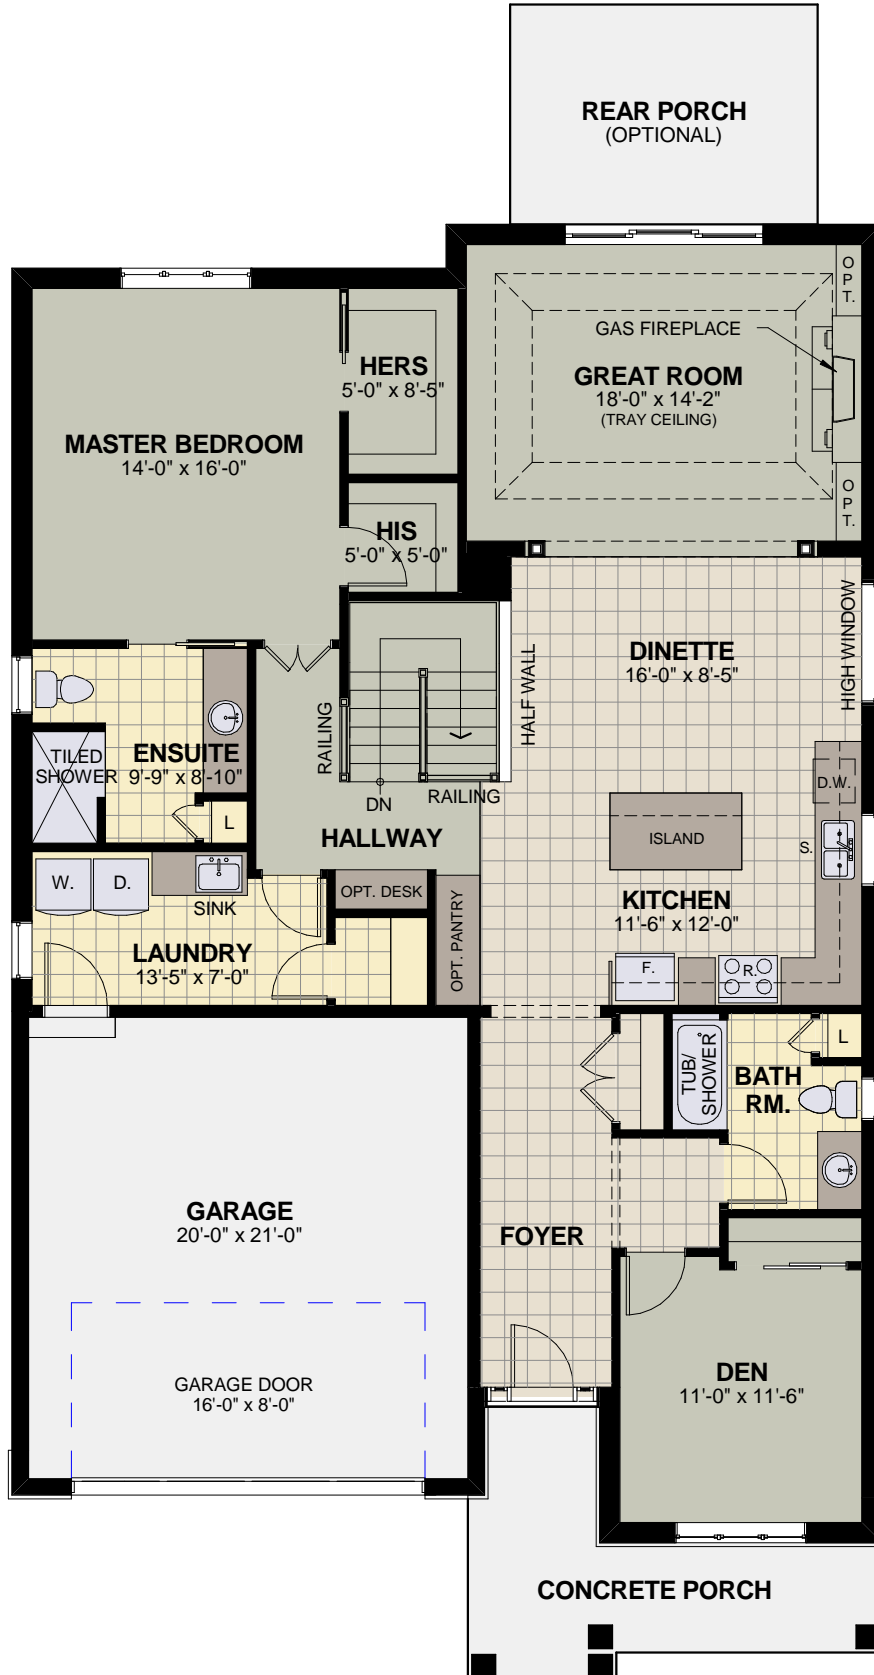

THE PLYMOUTH

1795 SF

LUCCHETTA HOMES

Legendary Luxury

ALL DRAWINGS ARE ARTIST'S CONCEPTS AND MAY VARY SLIGHTLY FROM THE FINAL PRODUCT. E. & O.E. ACTUAL USABLE FLOOR SPACE MAY VARY FROM THE STATED AREA AND DOES NOT INCLUDE THE BASEMENT OR GARAGE. DRAWINGS MAY SHOW OPTIONAL FEATURES WHICH MAY NOT BE INCLUDED IN THE BASE PRICE.