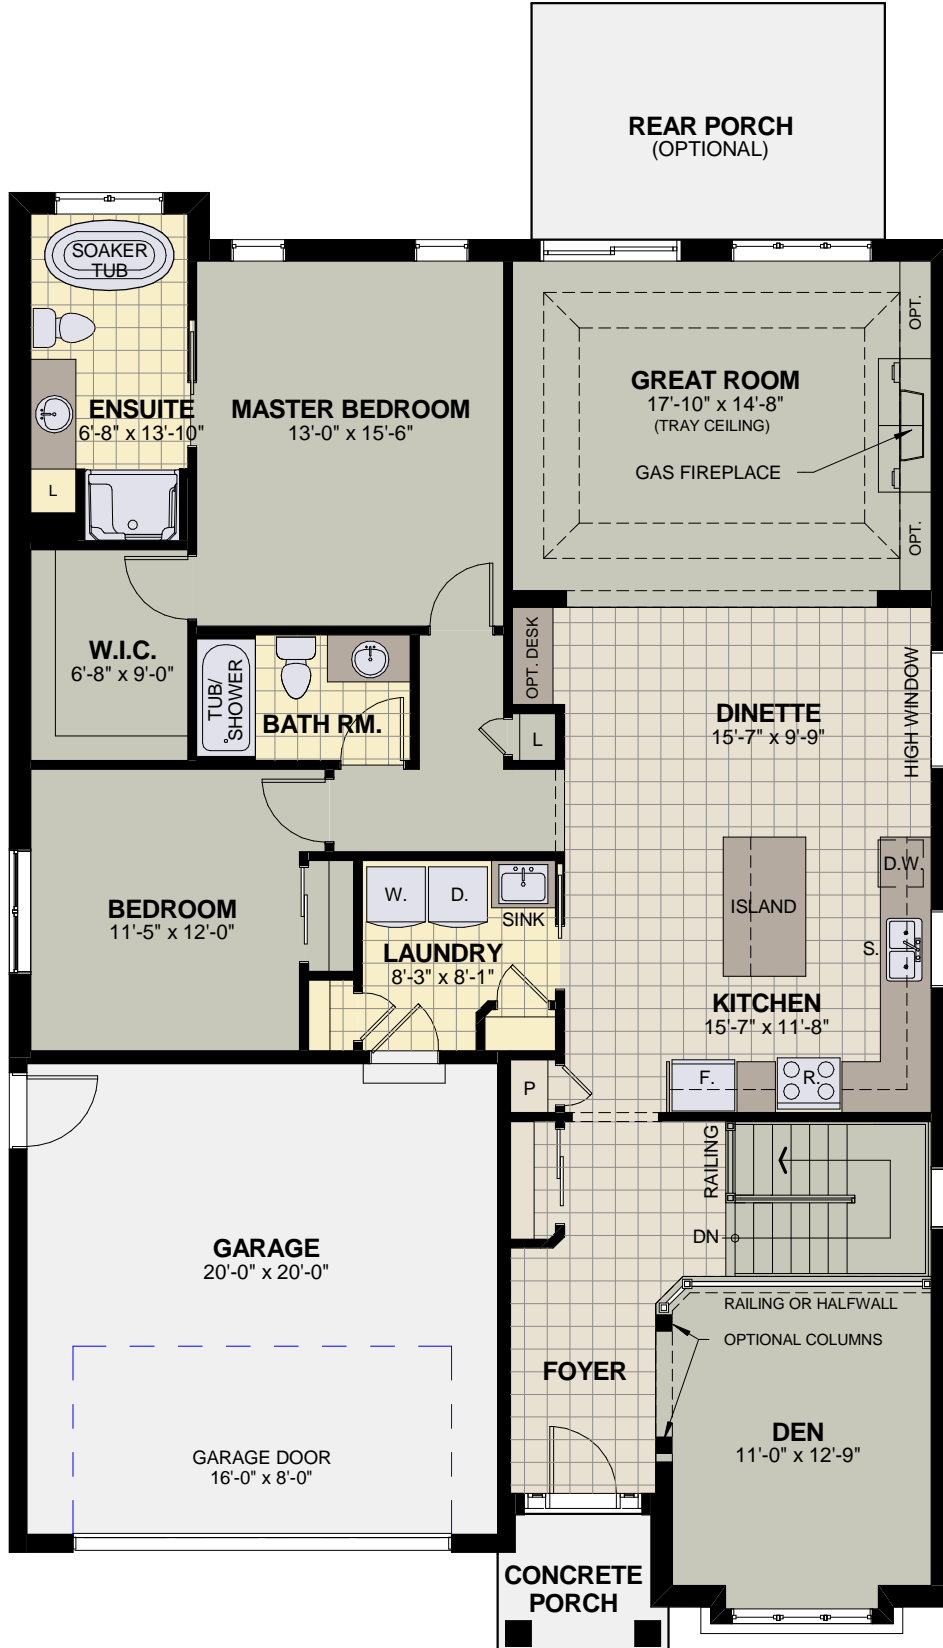

THE YORK

1840 SF

LUCCHETTA HOMES

Legendary Luxury

ALL DRAWINGS ARE ARTIST'S CONCEPTS AND MAY VARY SLIGHTLY FROM THE FINAL PRODUCT. E. & O.E. ACTUAL USABLE FLOOR SPACE MAY VARY FROM THE STATED AREA AND DOES NOT INCLUDE THE BASEMENT OR GARAGE. DRAWINGS MAY SHOW OPTIONAL FEATURES WHICH MAY NOT BE INCLUDED IN THE BASE PRICE.