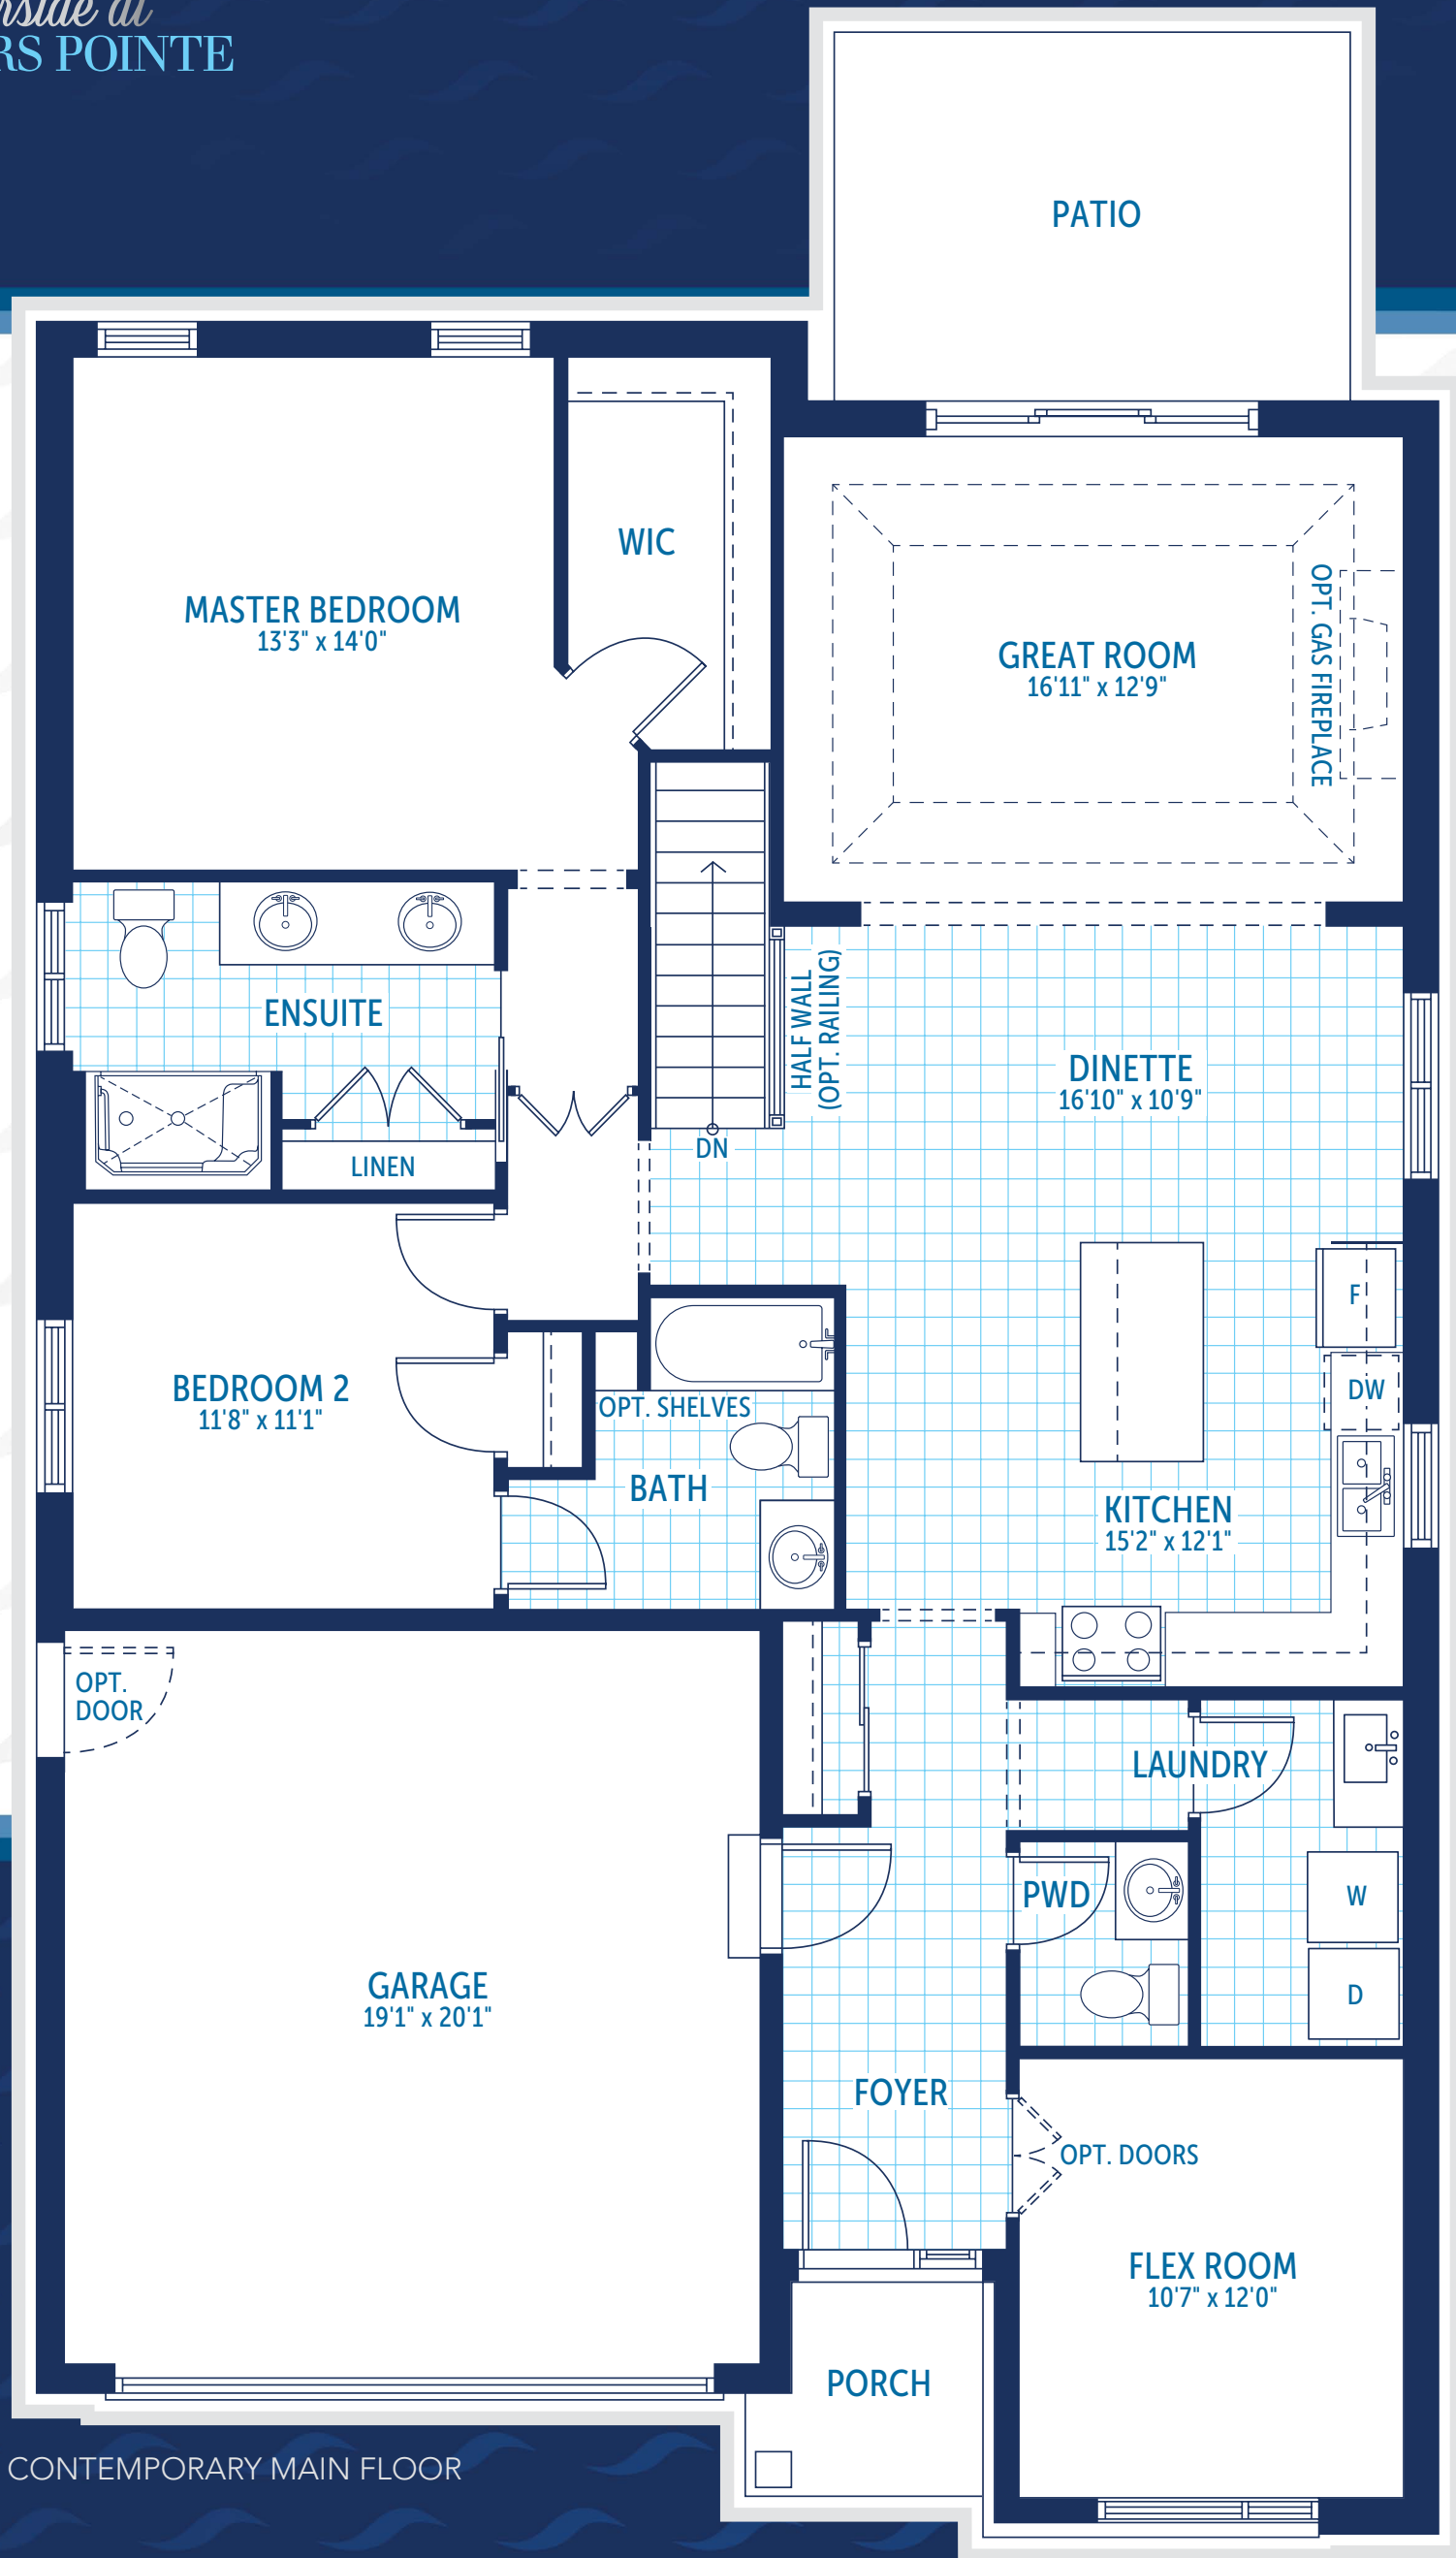

Riverside at  
HUNTERS POINTE

# NEWBURG

1734 sq. ft.

CONTEMPORARY MAIN FLOOR

PREMIUM  
COLLECTION  
BY LUCCHETTA HOMES

LUCCHETTA  
HOMES  
Legendary Luxury

All drawings are artist's concepts and may vary slightly from the final product. E.&O.E. Stone is optional as are some door glazing and profiles. Actual usable floor space may vary from the stated area and does not include the basement or garage. Drawings may show optional features which may not be included in the base price. Bulkheads and false walls maybe required as chases for plumbing and mechanical. Garage man door location (if applicable) may vary subject to grade. Please see our "Features and Finishes" handout for the "Residences of Hunters Pointe" for all changes that may have been incorporated into our home construction standards.