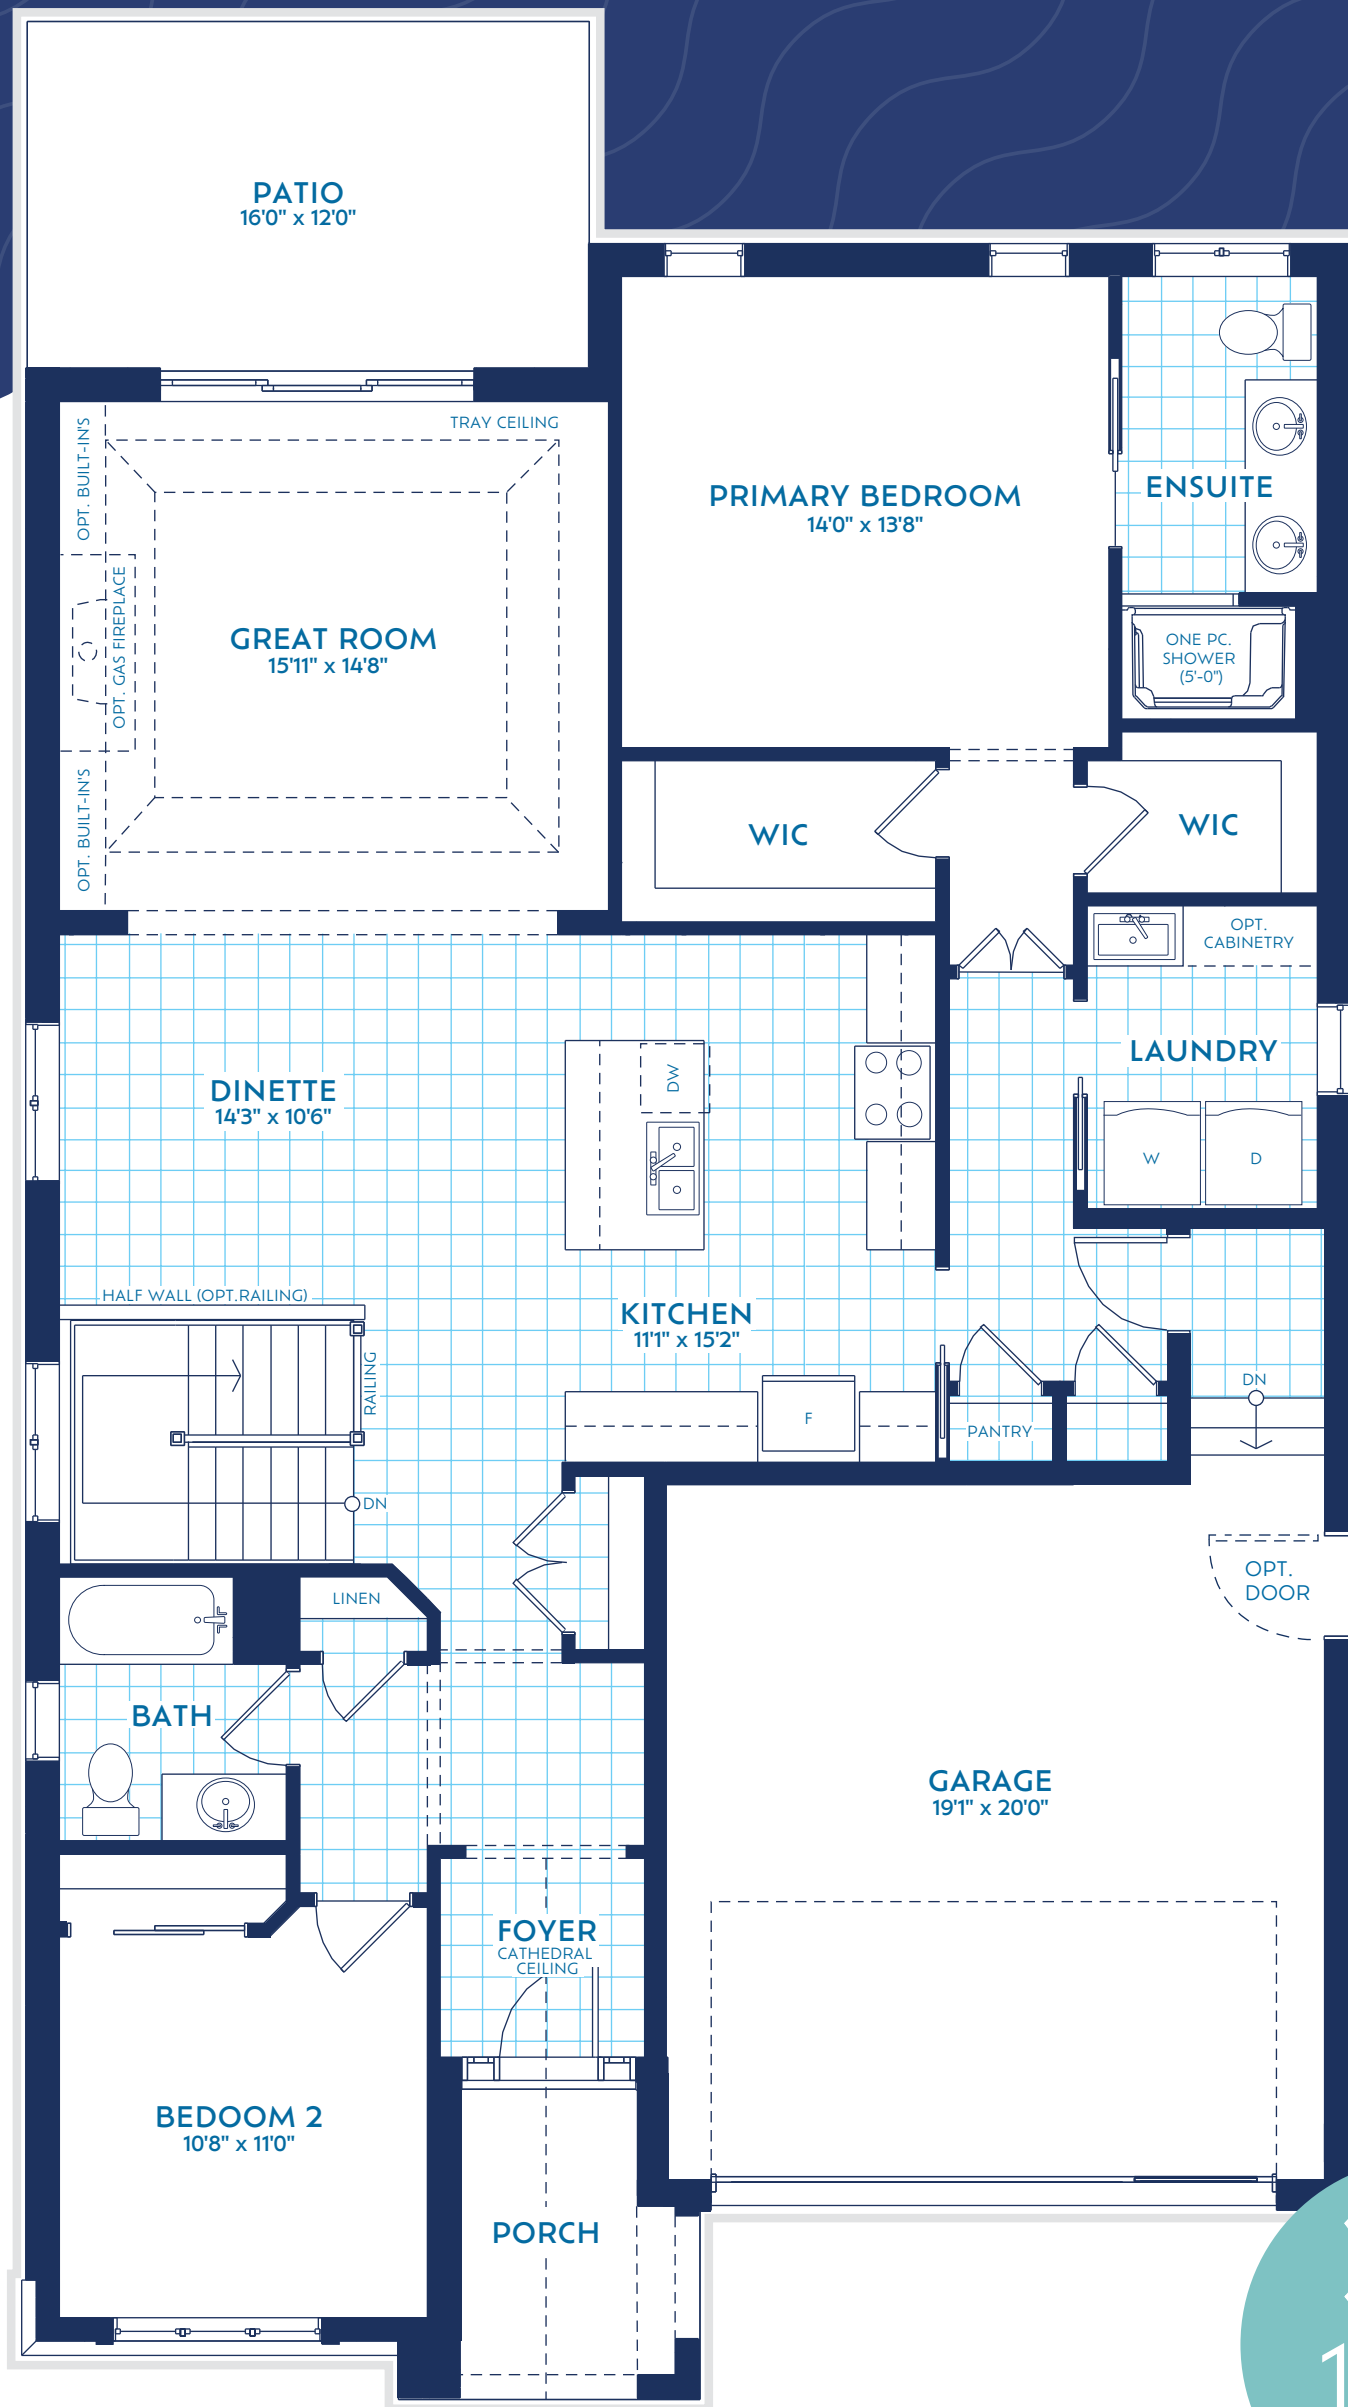

SUPERIOR

WATERCREST

AT HUNTERS POINTE

FARMHOUSE

1,706
sq.ft.

CONTEMPORARY

TRANSITIONAL

SUPERIOR

1,706
sq.ft.