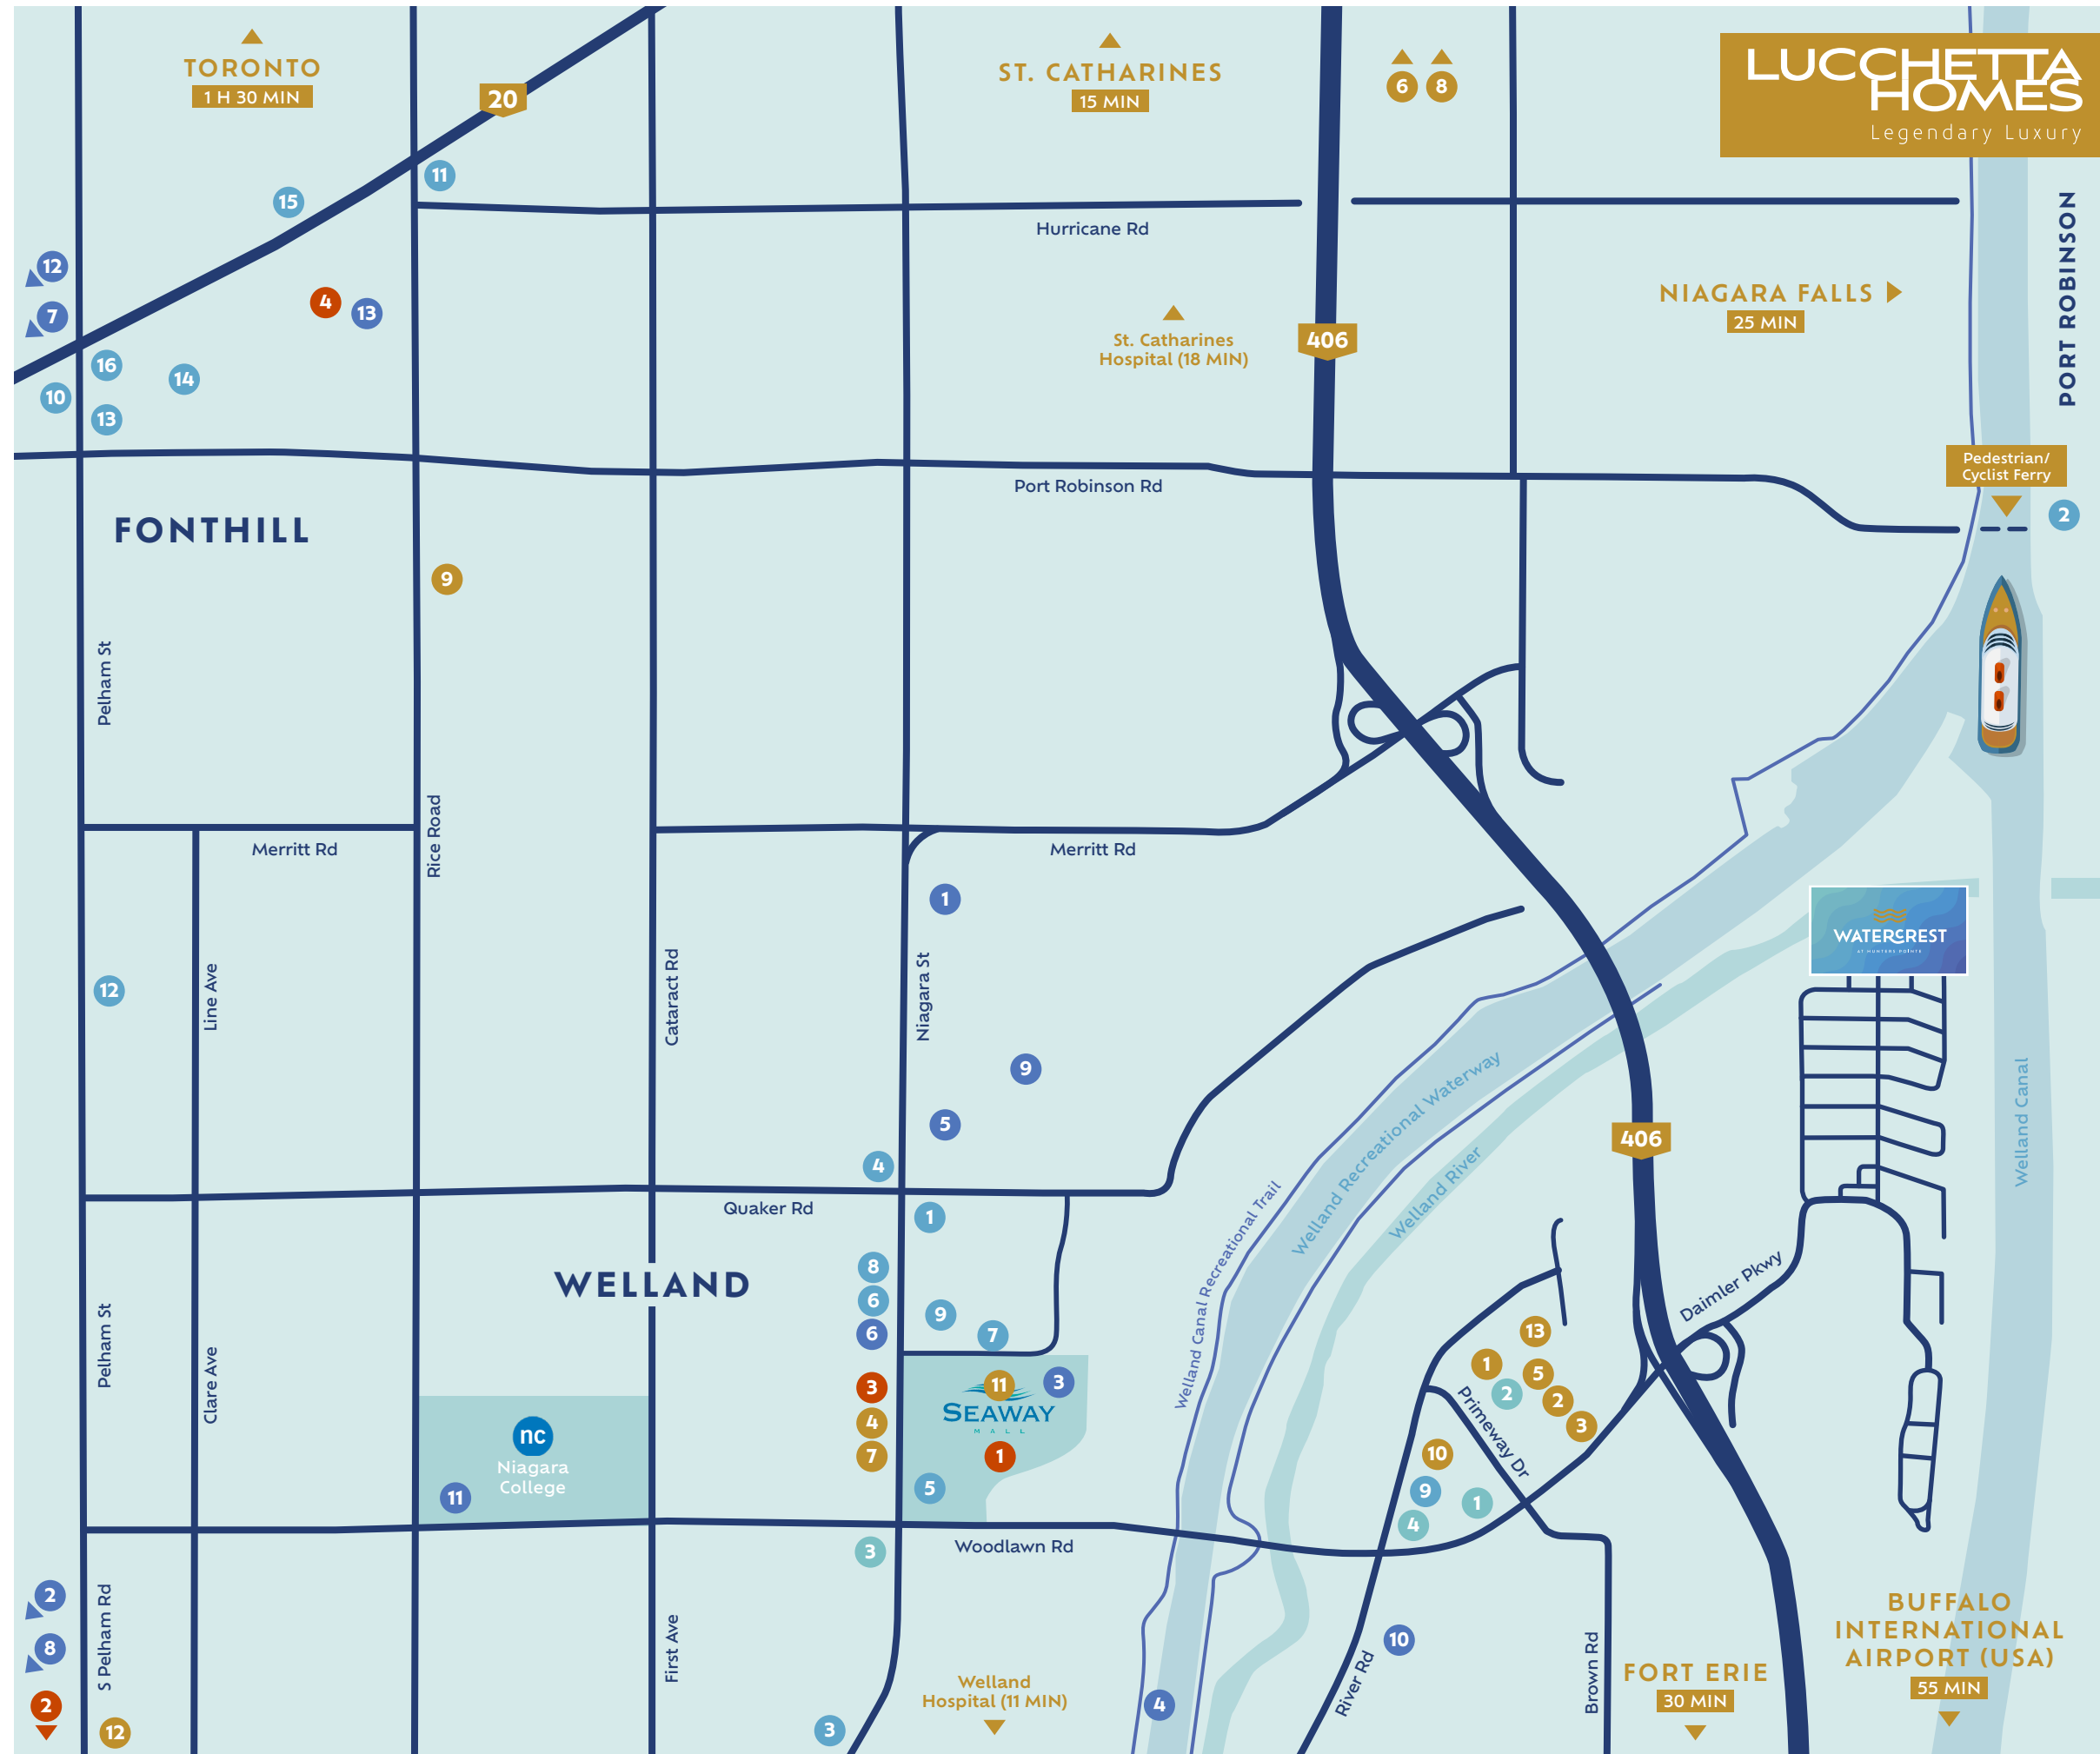

WATERCREST

AT HUNTERS POINTE

WHERE EVERYDAY IS AN ADVENTURE WAITING TO UNFOLD.

WELLAND

SHOPPING

- 1 Canadian Tire (3 MIN)
- 2 Dollar Tree (3 MIN)
- 3 LCBO (3 MIN)
- 4 Leon's Furniture (6 MIN)
- 5 Mark's Work Warehouse (3 MIN)
- 6 Outlet Collection Mall (18 MIN)
- 7 Peavey Mart (6 MIN)
- 8 The Pen Centre (13 MIN)
- 9 Rice Road Greenhouses and Garden Centre (11 MIN)
- 10 Rona (3 MIN)
- 11 Seaway Mall (5 MIN)
- 12 Vermeer's Garden Centre & Flower Shop (10 MIN)
- 13 Walmart Supercentre (4 MIN)

FONTHILL

- ### RESTAURANTS
- 1 Boston Pizza (6 MIN)
 - 2 Bridge 12 Pub & Eatery (VIA FERRY)
 - 3 Chuck's Roadhouse Bar & Grill (5 MIN)
 - 4 Donut Diner (6 MIN)
 - 5 Mr. Mikes Steakhouse (5 MIN)
 - 6 M.T. Bellies (6 MIN)
 - 7 Stacked (7 MIN)
 - 8 Starbucks (6 MIN)
 - 9 Tim Hortons (3 MIN) (6 MIN)

GROCERY

- 1 Bulk Barn (5 MIN)
- 2 Sobeys (11 MIN)
- 3 Zehrs (6 MIN)

FONTHILL (11 MIN)

RESTAURANTS

- 10 Butcher and Banker (14 MIN)
- 11 Next Kitchen + Bar (10 MIN)
- 12 Cured Charcuterie & Cocktails (12 MIN)
- 13 Kame & Kettle Beer Works (14 MIN)
- 14 My Place Bar & Grill (13 MIN)
- 15 Peter Piper's Pub House (12 MIN)
- 16 Root & Bone (14 MIN)

ACTIVITIES

- 12 Lookout Point Golf Club (15 MIN)
- 13 Meridian Community Centre (10 MIN)

GROCERY

- 4 Food Basics (11 MIN)

LucchettaHomes.com/watercrest

Visit our Sales Centre at the corner of Old Course Trail & Perth Trail, Welland